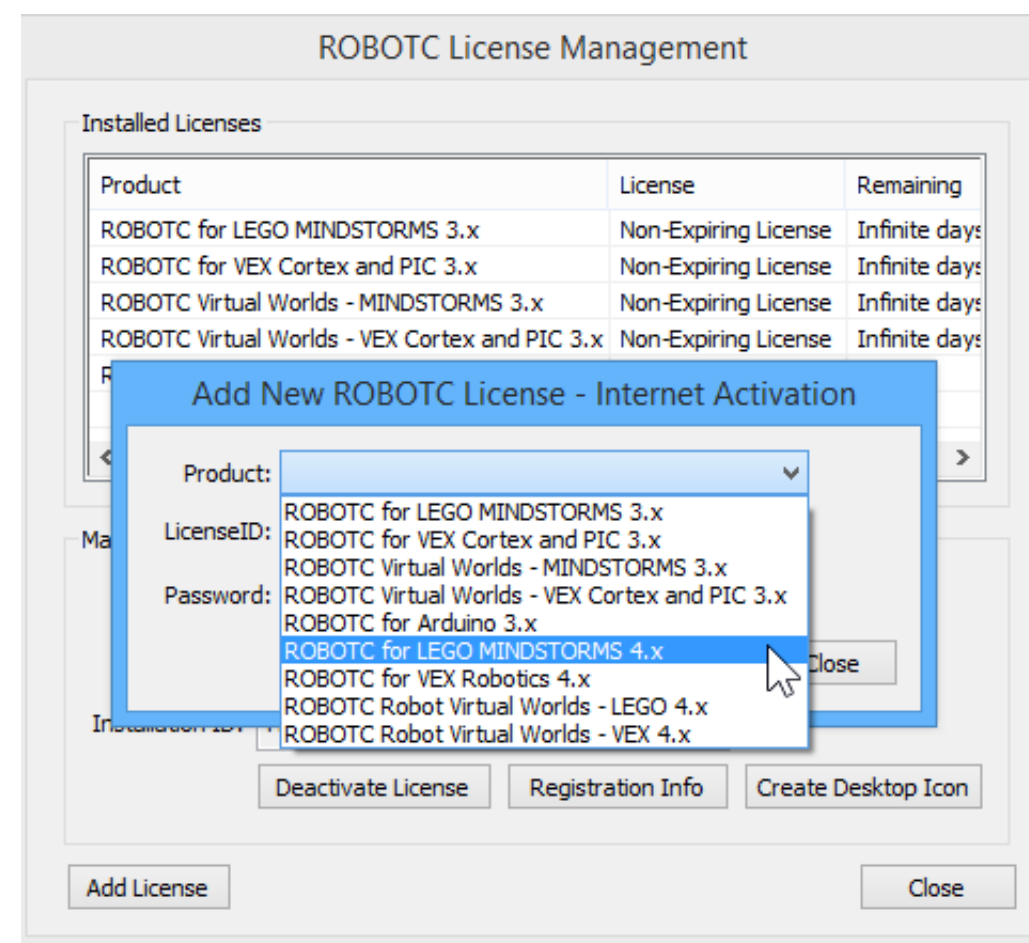

DOWNLOAD

[Hitli Ps 200 Software Download](#)

[Hitli Ps 200 Software Download](#)